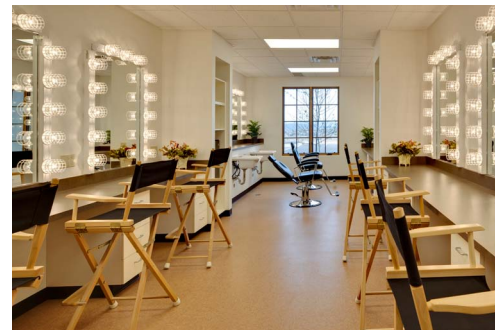

## World-class sound-stages in Santa Fe

- 2x 19,275SF stages
- NC-25 · 40' clear
- 24,000SF production offices
- 17,000SF warehouse: 4,600SF is mill
- 57-acres open for back-lot
- Complete on-site prod. services
- National LambdaRail broadband