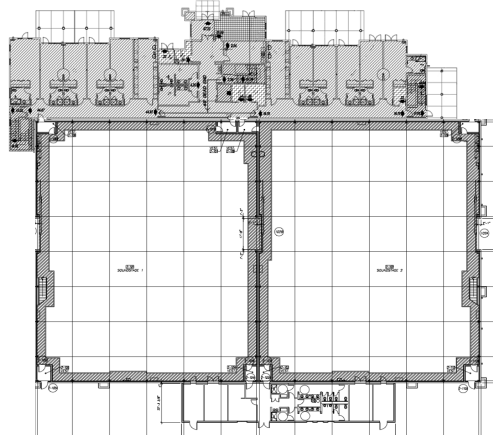

## World-class sound-stages in Santa Fe

- 2x 19,275SF stages
- NC-25 · 40' clear
- 24,000SF production offices
- 17,000SF warehouse: 4,600SF is mill
- 57-acres open for back-lot
- Complete on-site prod. services
- National LambdaRail broadband

## Phase 1 Campus:

- 2x 19,275sf stages · NC-25 · 40' clear
- 24,000sf production offices
- 17,000sf warehouse: 4,600sf is mill
- Complete on-site production services
- 57-acres open for back-lot
- Entire site zoned as "media district"
- National LambdaRail broadband