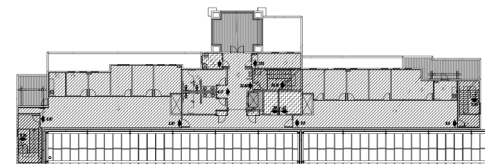

Prod. Offices: Second Floor

Prod. Offices: Third Floor