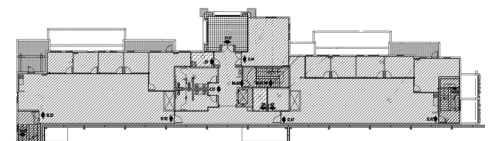

## World-class sound-stages in Santa Fe

- 2x 19,275SF stages
- NC-25 · 40' clear
- 24,000SF production offices
- 17,000SF warehouse: 4,600SF is mill
- 57-acres open for back-lot
- Complete on-site prod. services
- National LambdaRail broadband

## Phase 1 Campus:

- 2x 19,275sf stages · NC-25 · 40' clear
- 24,000sf production offices
- 17,000sf warehouse: 4,600sf is mill
- Complete on-site production services
- 57-acres open for back-lot
- Entire site zoned as "media district"
- National LambdaRail broadband