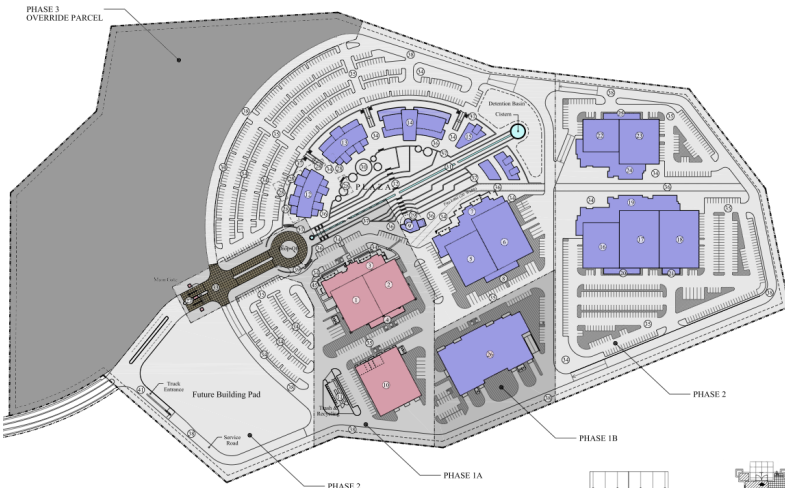

## World-class sound-stages in Santa Fe

- 2x 19,275SF stages
- NC-25 · 40' clear
- 24,000SF production offices
- 17,000SF warehouse: 4,600SF is mill
- 57-acres open for back-lot
- Complete on-site prod. services
- National LambdaRail broadband

## Phase 1 Campus:

- 2x 19,275sf stages · NC-25 · 40' clear
- 24,000sf production offices
- 17,000sf warehouse: 4,600sf is mill
- Complete on-site production services
- 57-acres open for back-lot
- Entire site zoned as "media district"
- National LambdaRail broadband