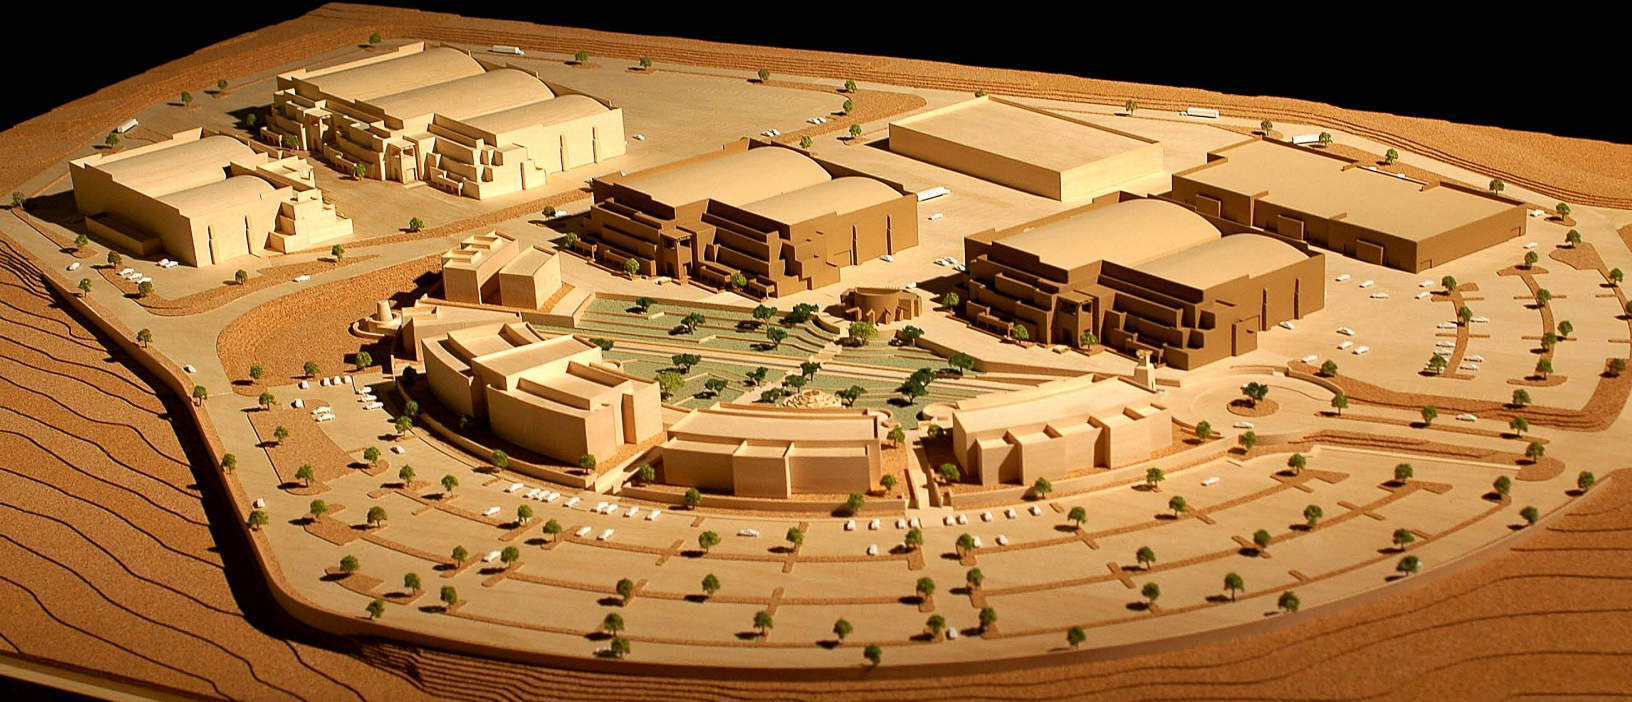

SANTA FE § STUDIOS

BY FILMMAKERS FOR FILMMAKERS

Phase 1 Campus:

- 2x 19,275sf stages · NC-25 · 40' clear
- 24,000sf production offices
- 17,000sf warehouse: 4,600sf is mill
- Complete on-site production services
- 57-acres open for back-lot
- Entire site zoned as "media district"
- National LambdaRail broadband