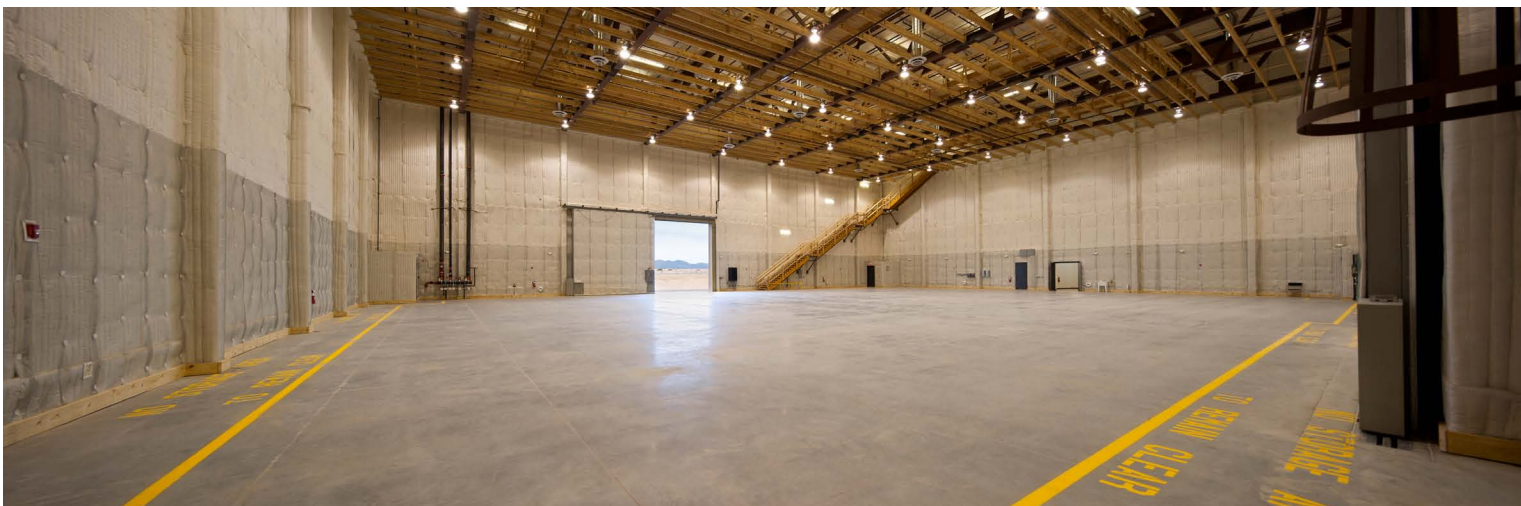

## World-class sound-stages in Santa Fe

- 2x 19,275SF stages
- NC-25 · 40' clear
- 24,000SF production offices
- 17,000SF warehouse: 4,600SF is mill
- 57-acres open for back-lot
- Complete on-site prod. services
- National LambdaRail broadband

## Phase 1 Campus:

- 2x 19,275sf stages · NC-25 · 40' clear
- 24,000sf production offices
- 17,000sf warehouse: 4,600sf is mill
- Complete on-site production services
- 57-acres open for back-lot
- Entire site zoned as "media district"
- National LambdaRail broadband