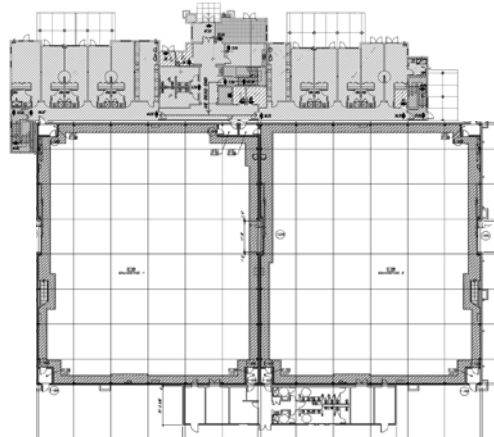

## World-class sound-stages in Santa Fe

- 2x 19,275SF stages
- NC-25 · 40' clear
- 25,000SF production offices
- 17,000SF warehouse: 4,600SF is mill
- 57-acres open for back-lot
- Complete on-site prod. services
- Ultra broadband connectivity

## Phase 1 Campus:

- 2x 19,275sf stages · NC-25 · 40' clear
- 25,000sf production offices
- 17,000sf warehouse: 4,600sf is mill
- Complete on-site production services
- 57-acres open for back-lot
- Entire site zoned as "media district"
- Ultra broadband connectivity