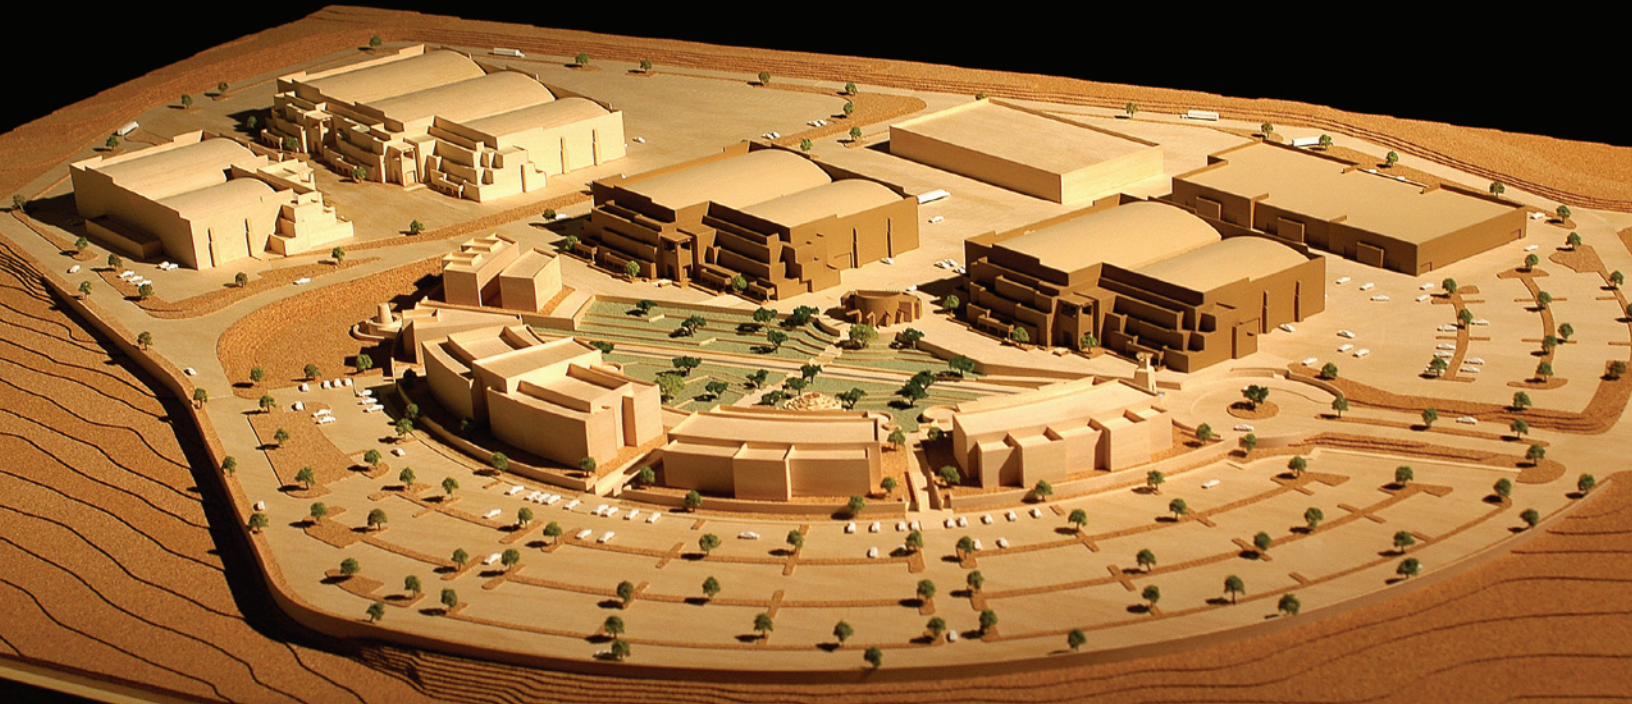

# SANTA FE § STUDIOS

up to  
**30%**  
New Mexico  
rebate

## World-class sound-stages in Santa Fe

- 2x 19,275SF stages
- NC-25 · 40' clear
- 25,000SF production offices
- 17,000SF warehouse: 4,600SF is mill
- 57-acres open for back-lot
- Complete on-site prod. services
- Ultra broadband connectivity

# SANTA FE § STUDIOS

## Phase 1 Campus:

- 2x 19,275sf stages · NC-25 · 40' clear
- 25,000sf production offices
- 17,000sf warehouse: 4,600sf is mill
- Complete on-site production services
- 57-acres open for back-lot
- Entire site zoned as "media district"
- Ultra broadband connectivity