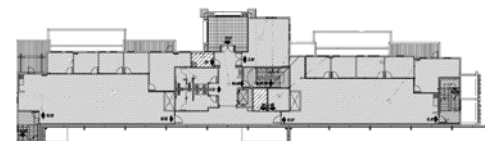

Prod. Offices: Second Floor