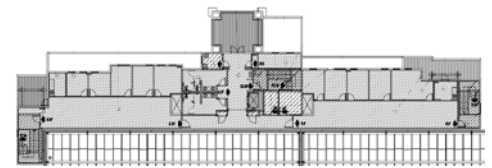

Prod. Offices: Second Floor

Prod. Offices: Third Floor