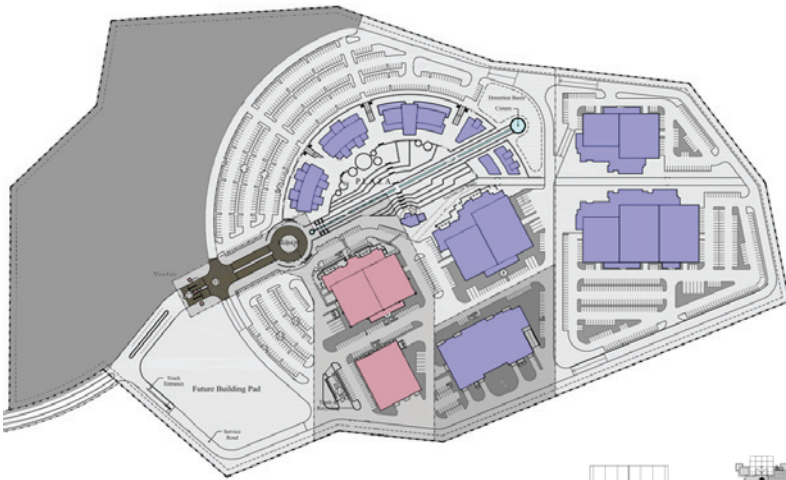

# SANTA FE § STUDIOS

up to  
**30%**  
New Mexico  
rebate

## World-class sound-stages in Santa Fe

- 2x 19,275SF stages
- NC-25 · 40' clear
- 25,000SF production offices
- 17,000SF warehouse: 4,600SF is mill
- 57-acres open for back-lot
- Complete on-site prod. services
- Ultra broadband connectivity

## Phase 1 Campus:

- 2x 19,275sf stages · NC-25 · 40' clear
- 25,000sf production offices
- 17,000sf warehouse: 4,600sf is mill
- Complete on-site production services
- 57-acres open for back-lot
- Entire site zoned as "media district"
- Ultra broadband connectivity